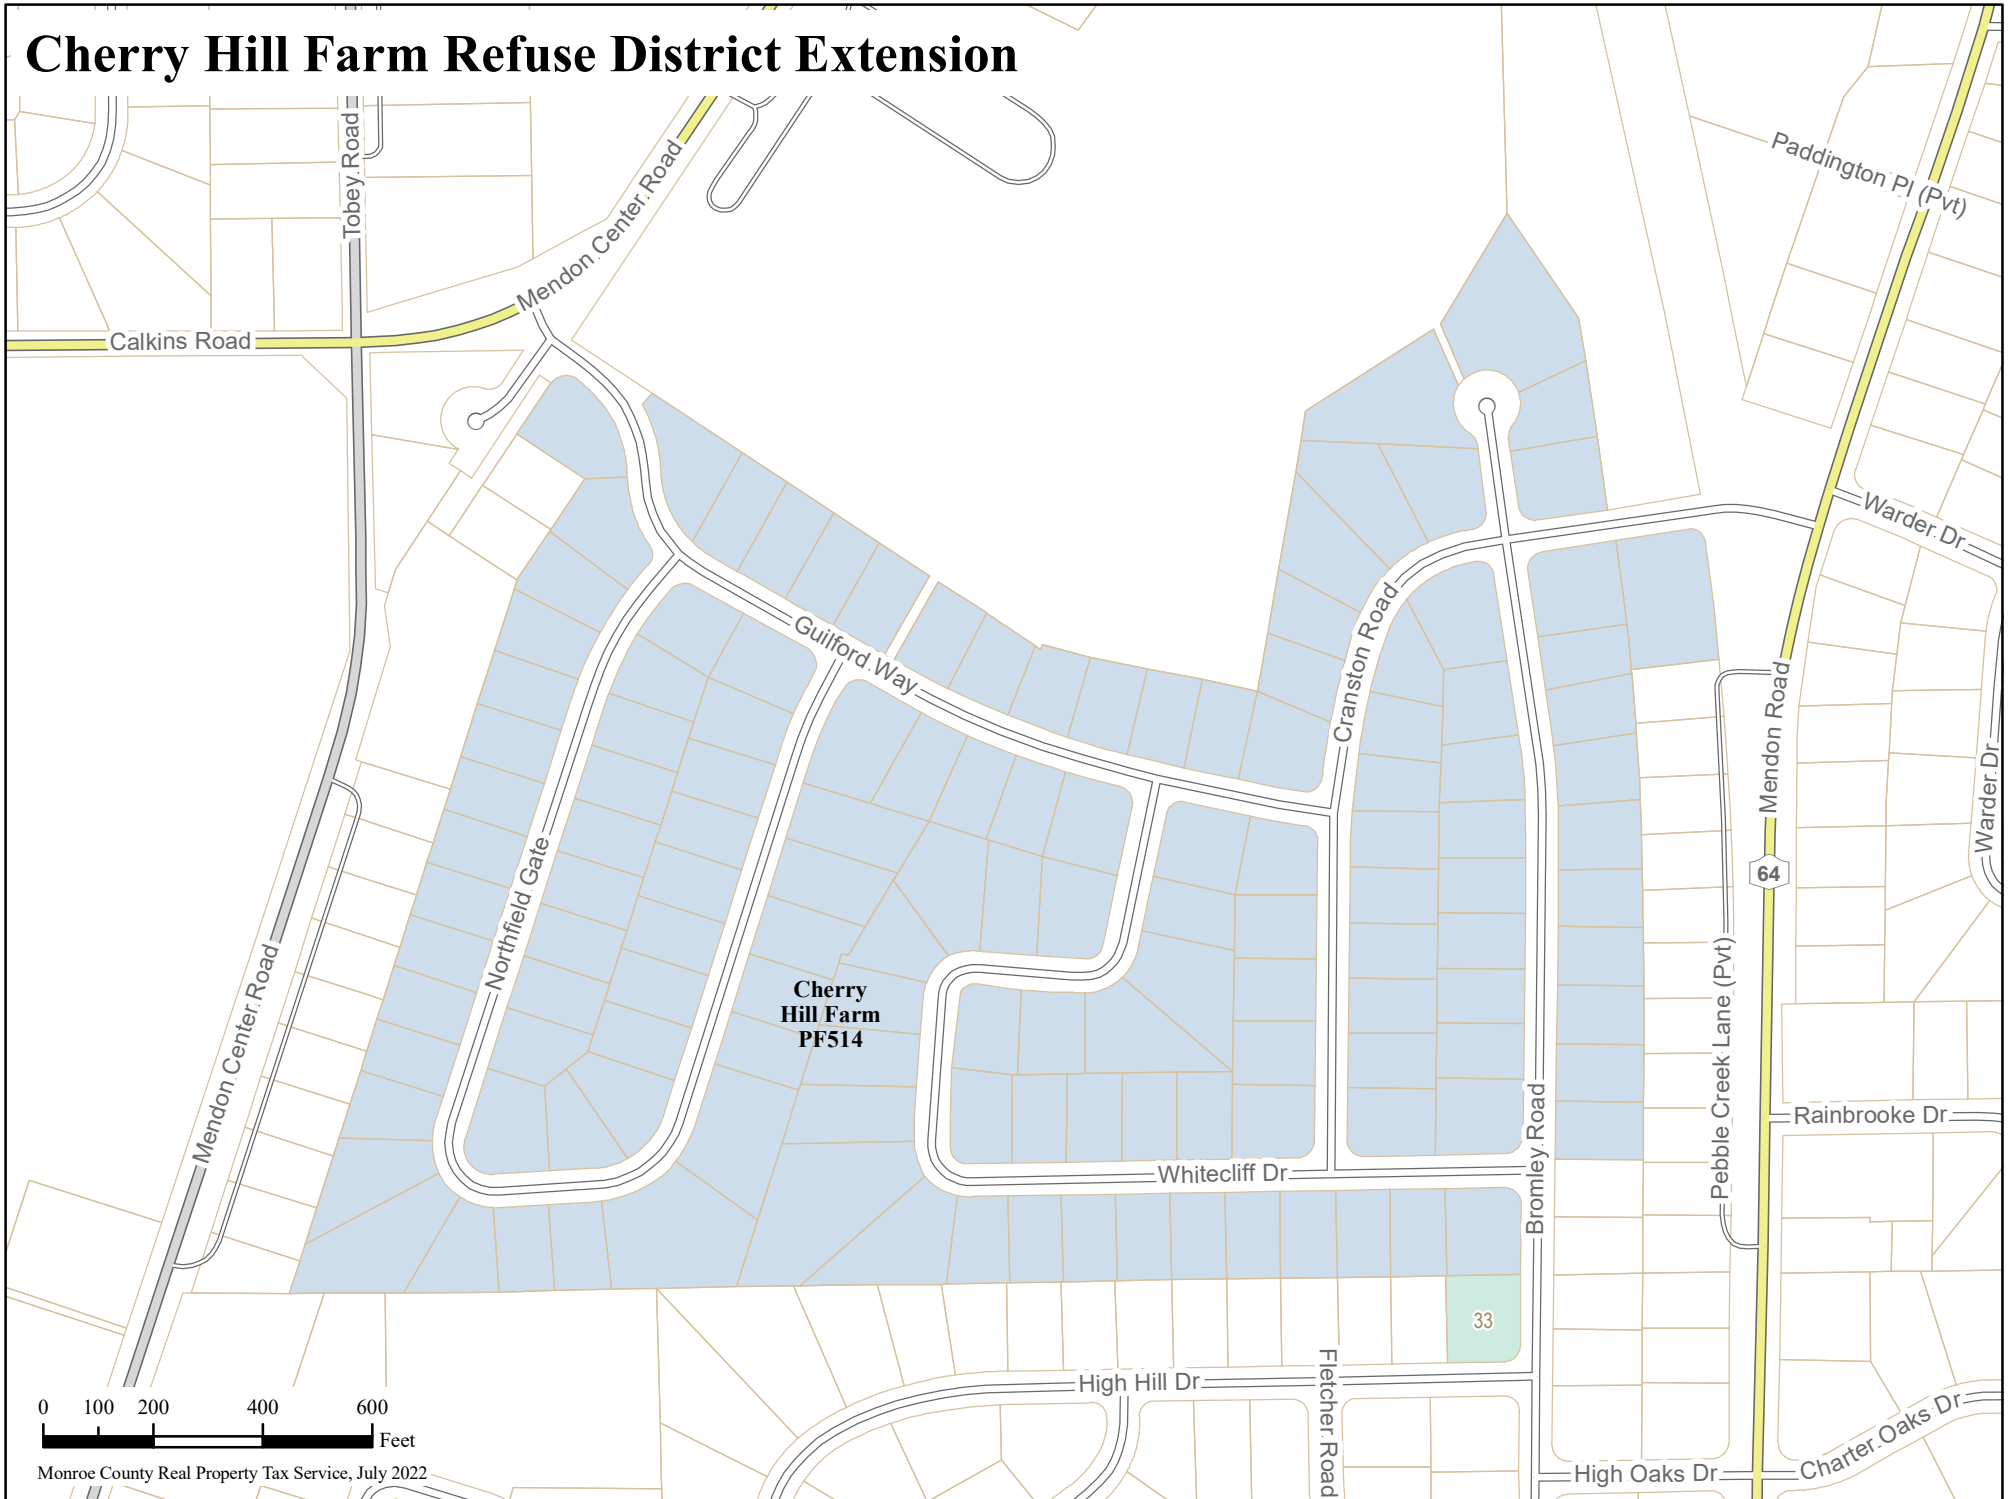

Cherry Hill Farm Refuse District Extension

0 100 200 400 600 Feet

Monroe County Real Property Tax Service, July 2022